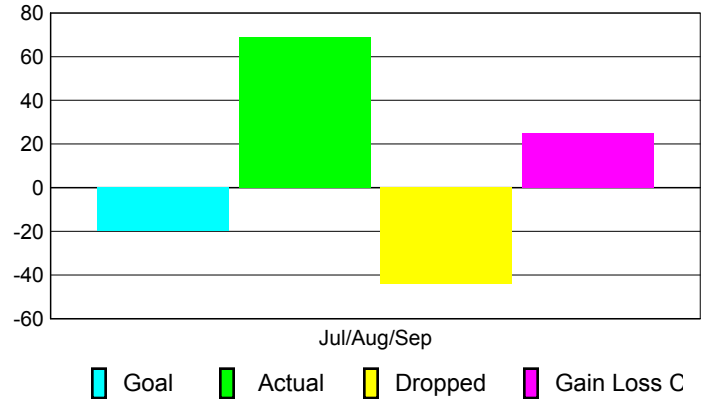

### YTD Status Quo Clubs 2010-2011

Status Quo Clubs Compared to Status Quo Members

## MEMBERSHIP

**Membership Results  
2010-2011**

**Membership  
2009-2010**

Month	Net Memb Goal	Actual New Memb	Actual Dropped Memb	Gain/Loss of Memb	Gain/Loss of Memb
Jul/Aug/Sep	-20	69	-44	25	17
<b>Totals</b>	<b>-20</b>	<b>69</b>	<b>-44</b>	<b>25</b>	<b>17</b>

### Membership Results 2010-2011

Goal, New, Dropped, Gain/Loss

### Comparison of Membership Gain/Loss

Current Year Compared to the Previous Year